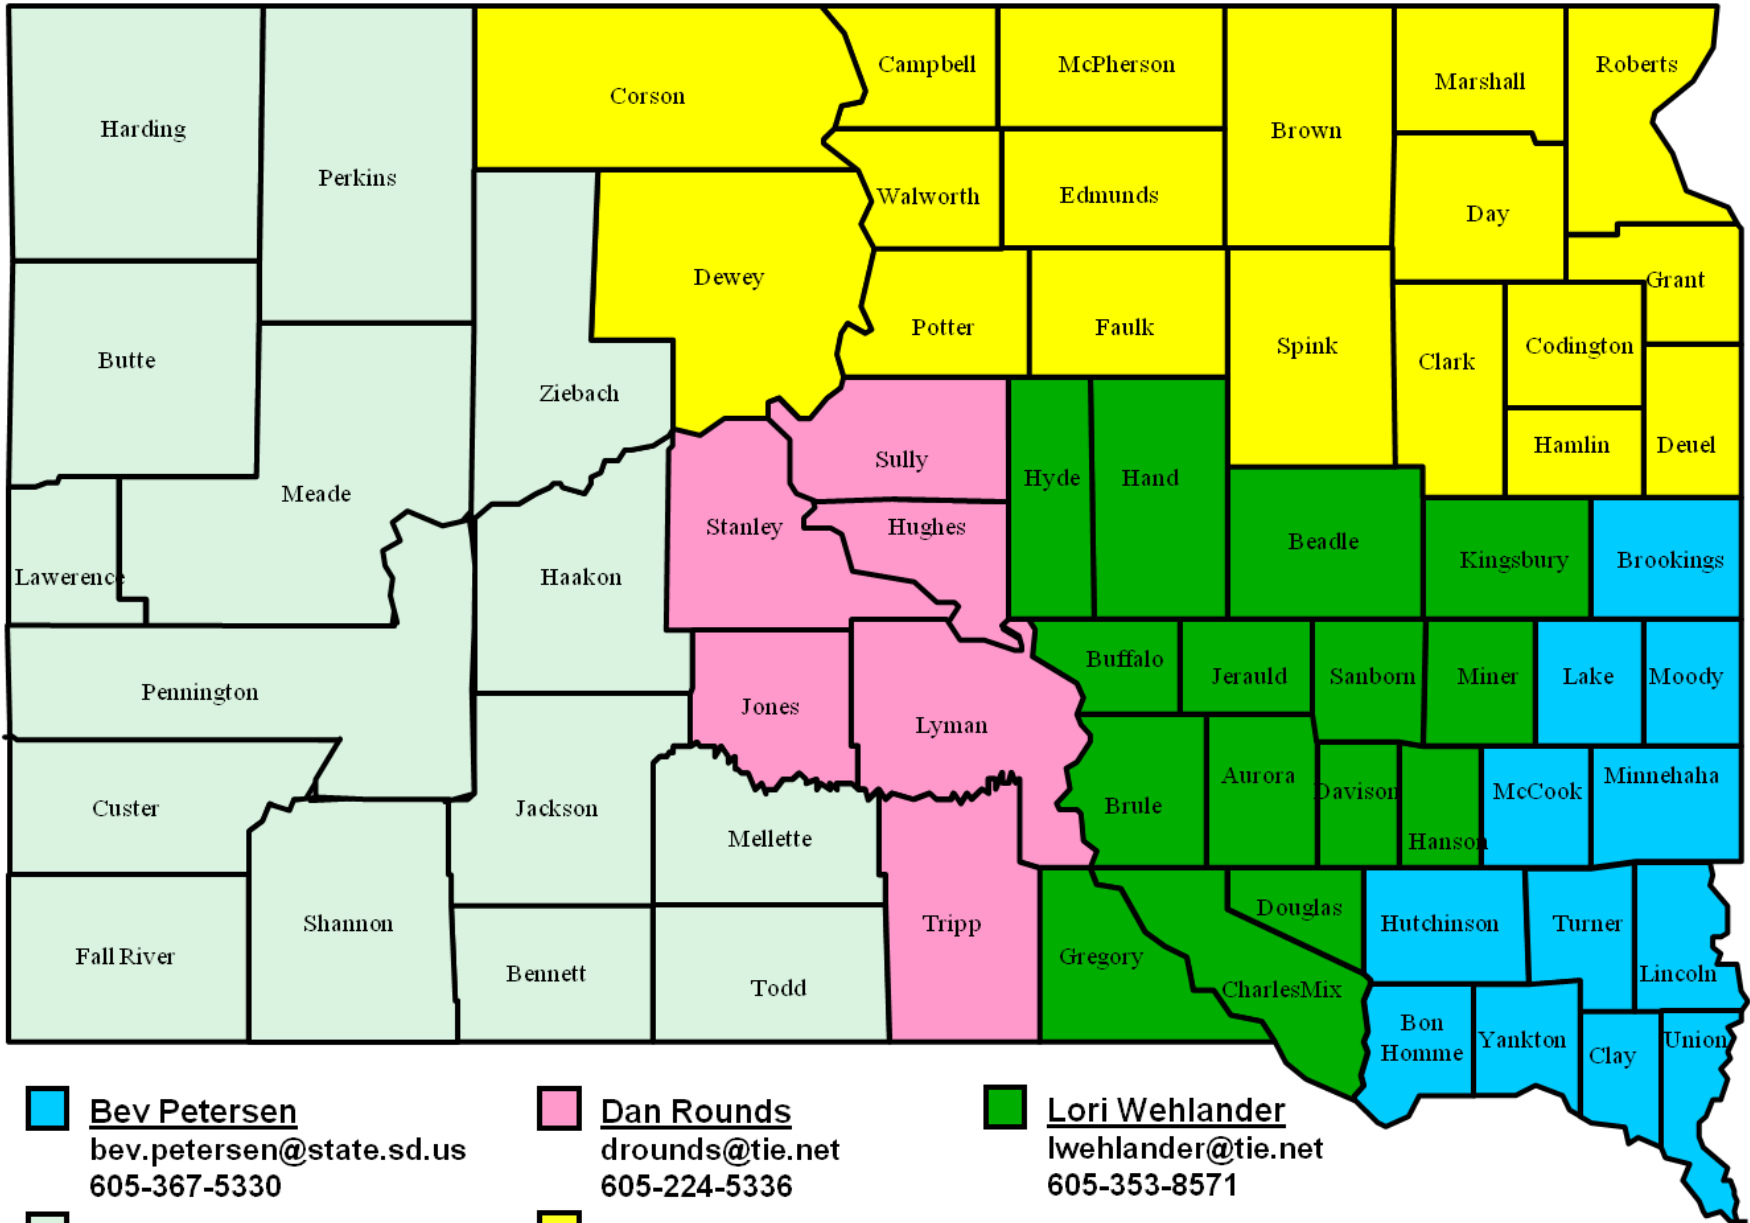

TRANSITION SERVICES LIAISON PROJECT REGIONS

Bev Petersen
bev.petersen@state.sd.us
605-367-5330

Dave Halverson
dhalverson@bhssc.tie.net
605-347-4467

Dan Rounds
drounds@tie.net
605-224-5336

Cindy Kirschman
cindy.kirschman@state.sd.us
605-626-2398

Lori Wehlander
lwehlander@tie.net
605-353-8571